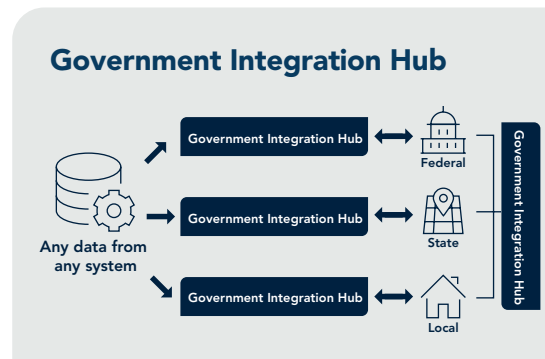

To learn more:

email: Govhub@softwareaggov.com
call: 703.949.9570
visit: www.softwareaggov.com/govhub